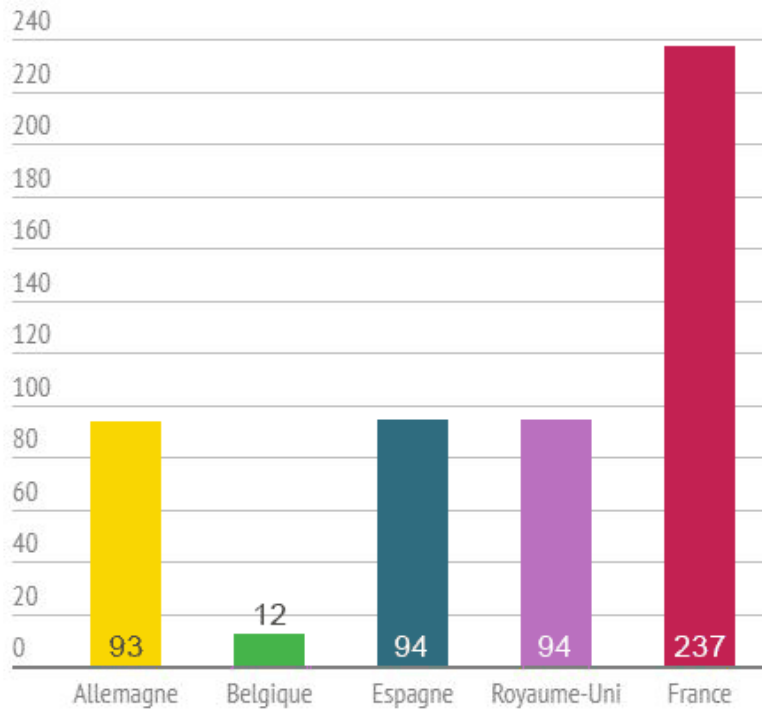

NATIONAL INVENTORY OF RECYCLING CENTERS FOR ADEME

2019

Club Technique - Source: Ademe 2014